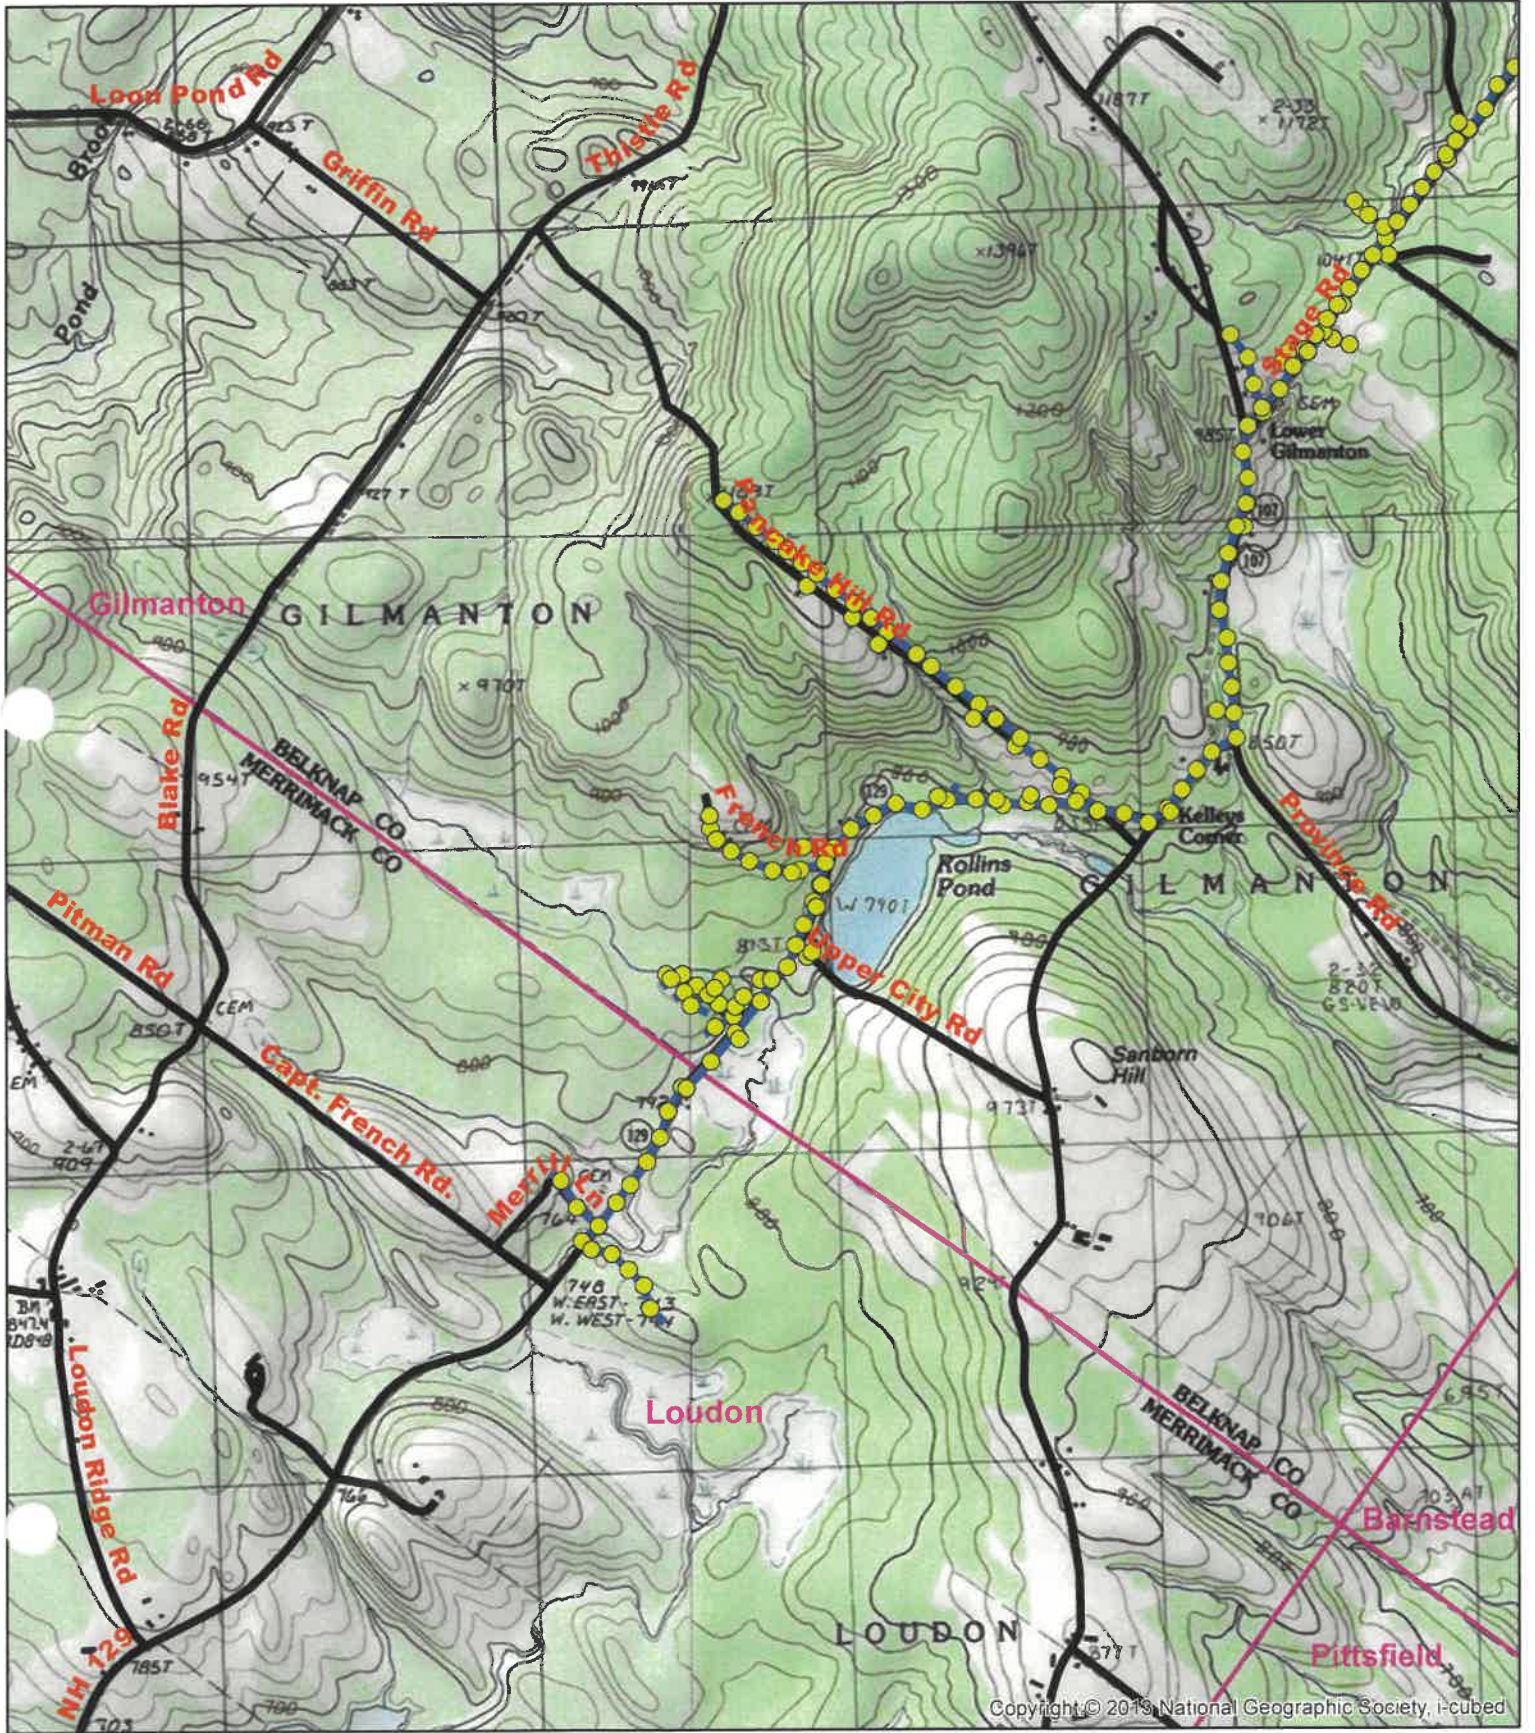

Copyright © 2013 National Geographic Society, Inc.

AL13 Feeder  
 Alton, Barnstead, Gilmanton, Loudon  
 2024 Treatment Map  
 228.66 Potential Acres  
 on District

Legend

- AL13\_Feeder\_Alton\_Barnstead\_Gilmanton\_Loudon\_Poles
- AL13\_Feeder\_Alton\_Barnstead\_Gilmanton\_Loudon\_Spans

Copyright © 2013 National Geographic Society, i-cubed

AL13 Feeder  
 Alton, Barnstead, Gilmanton, Loudon  
 2024 Treatment Map  
 228.66 Potential Acres  
 on District

- Legend**
- AL13\_Feeder\_Alton\_Barnstead\_Gilmanton\_Loudon\_Poles
  - AL13\_Feeder\_Alton\_Barnstead\_Gilmanton\_Loudon\_Spans