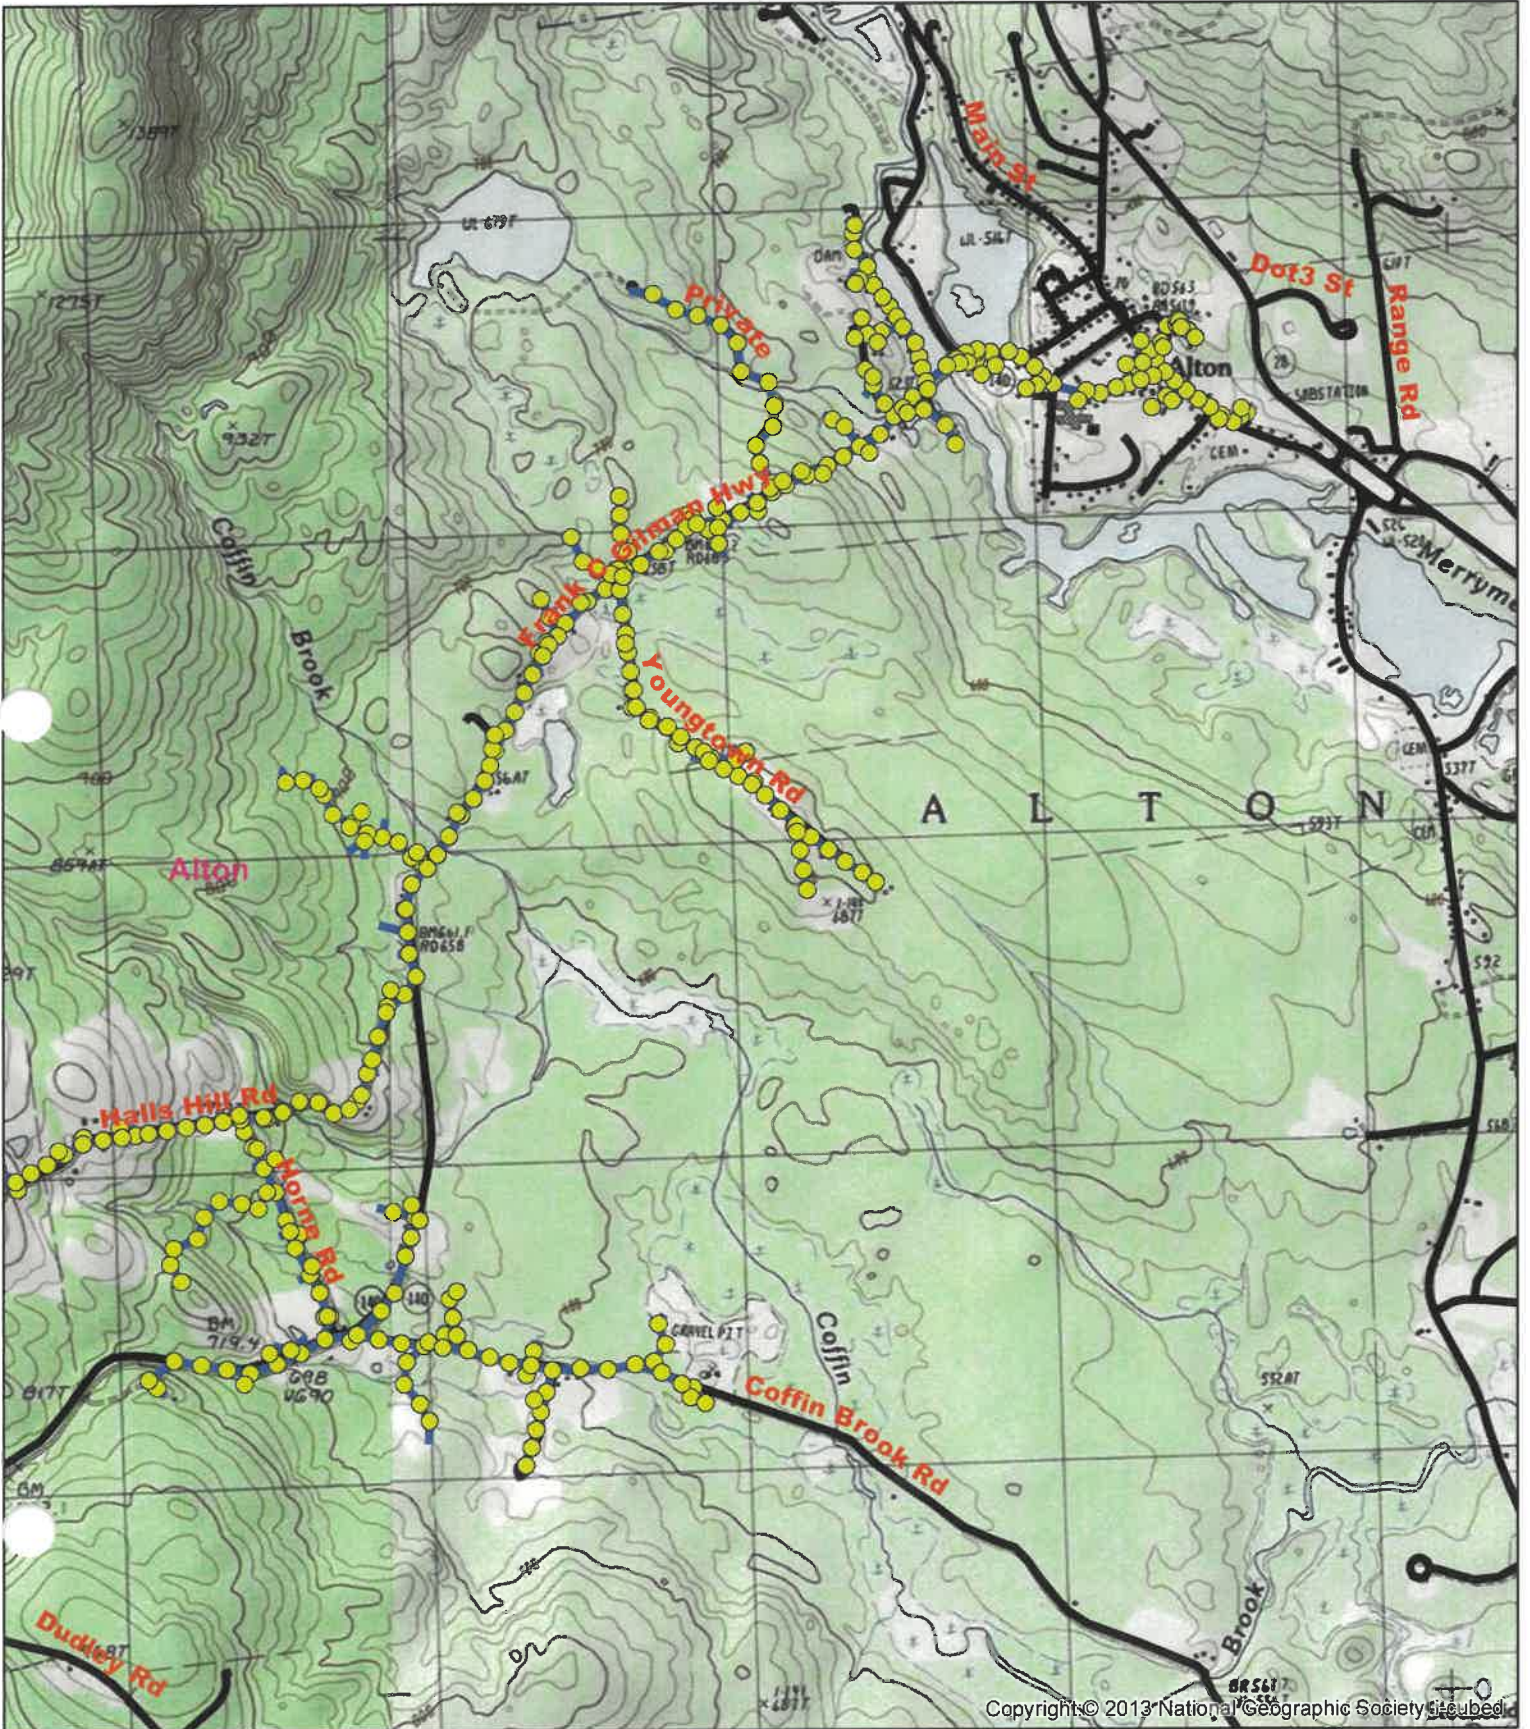

Copyright © 2019 National Geographic Society, i-cubed

AL13 Feeder  
 Alton, Barnstead, Gilmanton, Loudon  
 2024 Treatment Map  
 228.66 Potential Acres  
 on District

Legend

- AL13\_Feeder\_Alton\_Barnstead\_Gilmanton\_Loudon\_Poles
- AL13\_Feeder\_Alton\_Barnstead\_Gilmanton\_Loudon\_Spans

Copyright © 2013 National Geographic Society, i-cubed

AL13 Feeder  
 Alton, Barnstead, Gilmanton, Loudon  
 2024 Treatment Map  
 228.66 Potential Acres  
 on District

Legend

- AL13\_Feeder\_Alton\_Barnstead\_Gilmanton\_Loudon\_Poles
- AL13\_Feeder\_Alton\_Barnstead\_Gilmanton\_Loudon\_Spans