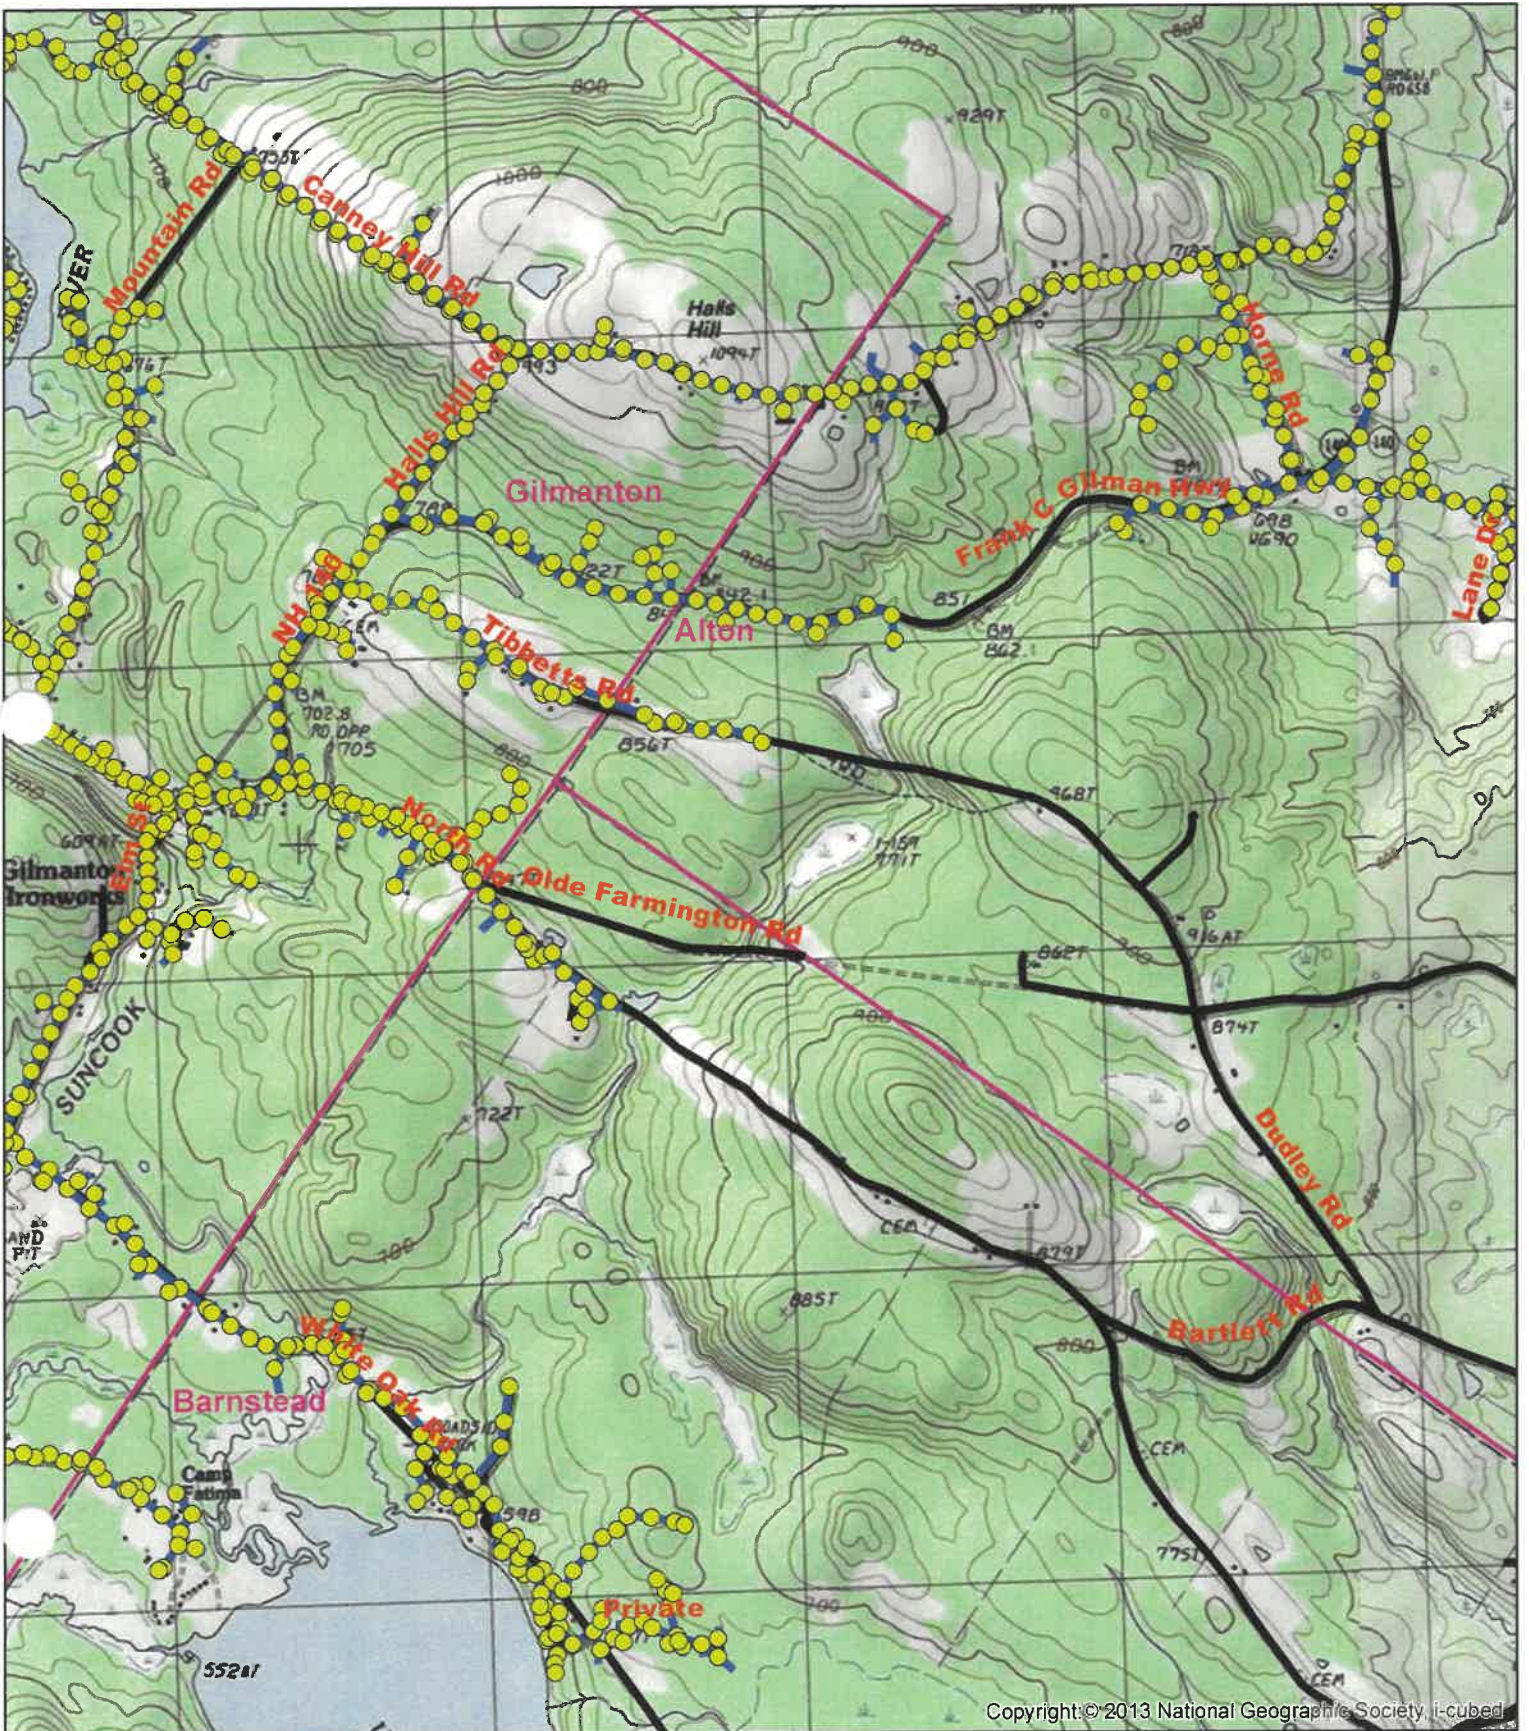

Copyright © 2013 National Geographic Society, i-cubed

AL13 Feeder  
 Alton, Barnstead, Gilmanton, Loudon  
 2024 Treatment Map  
 228.66 Potential Acres  
 on District

- Legend**
- AL13\_Feeder\_Alton\_Barnstead\_Gilmanton\_Loudon\_Poles
  - AL13\_Feeder\_Alton\_Barnstead\_Gilmanton\_Loudon\_Spans

Copyright © 2019 National Geographic Society, i-cubed

AL13 Feeder  
 Alton, Barnstead, Gilmanton, Loudon  
 2024 Treatment Map  
 228.66 Potential Acres  
 on District

Legend

- AL13\_Feeder\_Alton\_Barnstead\_Gilmanton\_Loudon\_Poles
- AL13\_Feeder\_Alton\_Barnstead\_Gilmanton\_Loudon\_Spans

Copyright © 2013 National Geographic Society, i-cubed

AL13 Feeder  
 Alton, Barnstead, Gilmanton, Loudon  
 2024 Treatment Map  
 228.66 Potential Acres  
 on District

Legend

- AL13\_Feeder\_Alton\_Barnstead\_Gilmanton\_Loudon\_Poles
- AL13\_Feeder\_Alton\_Barnstead\_Gilmanton\_Loudon\_Spans