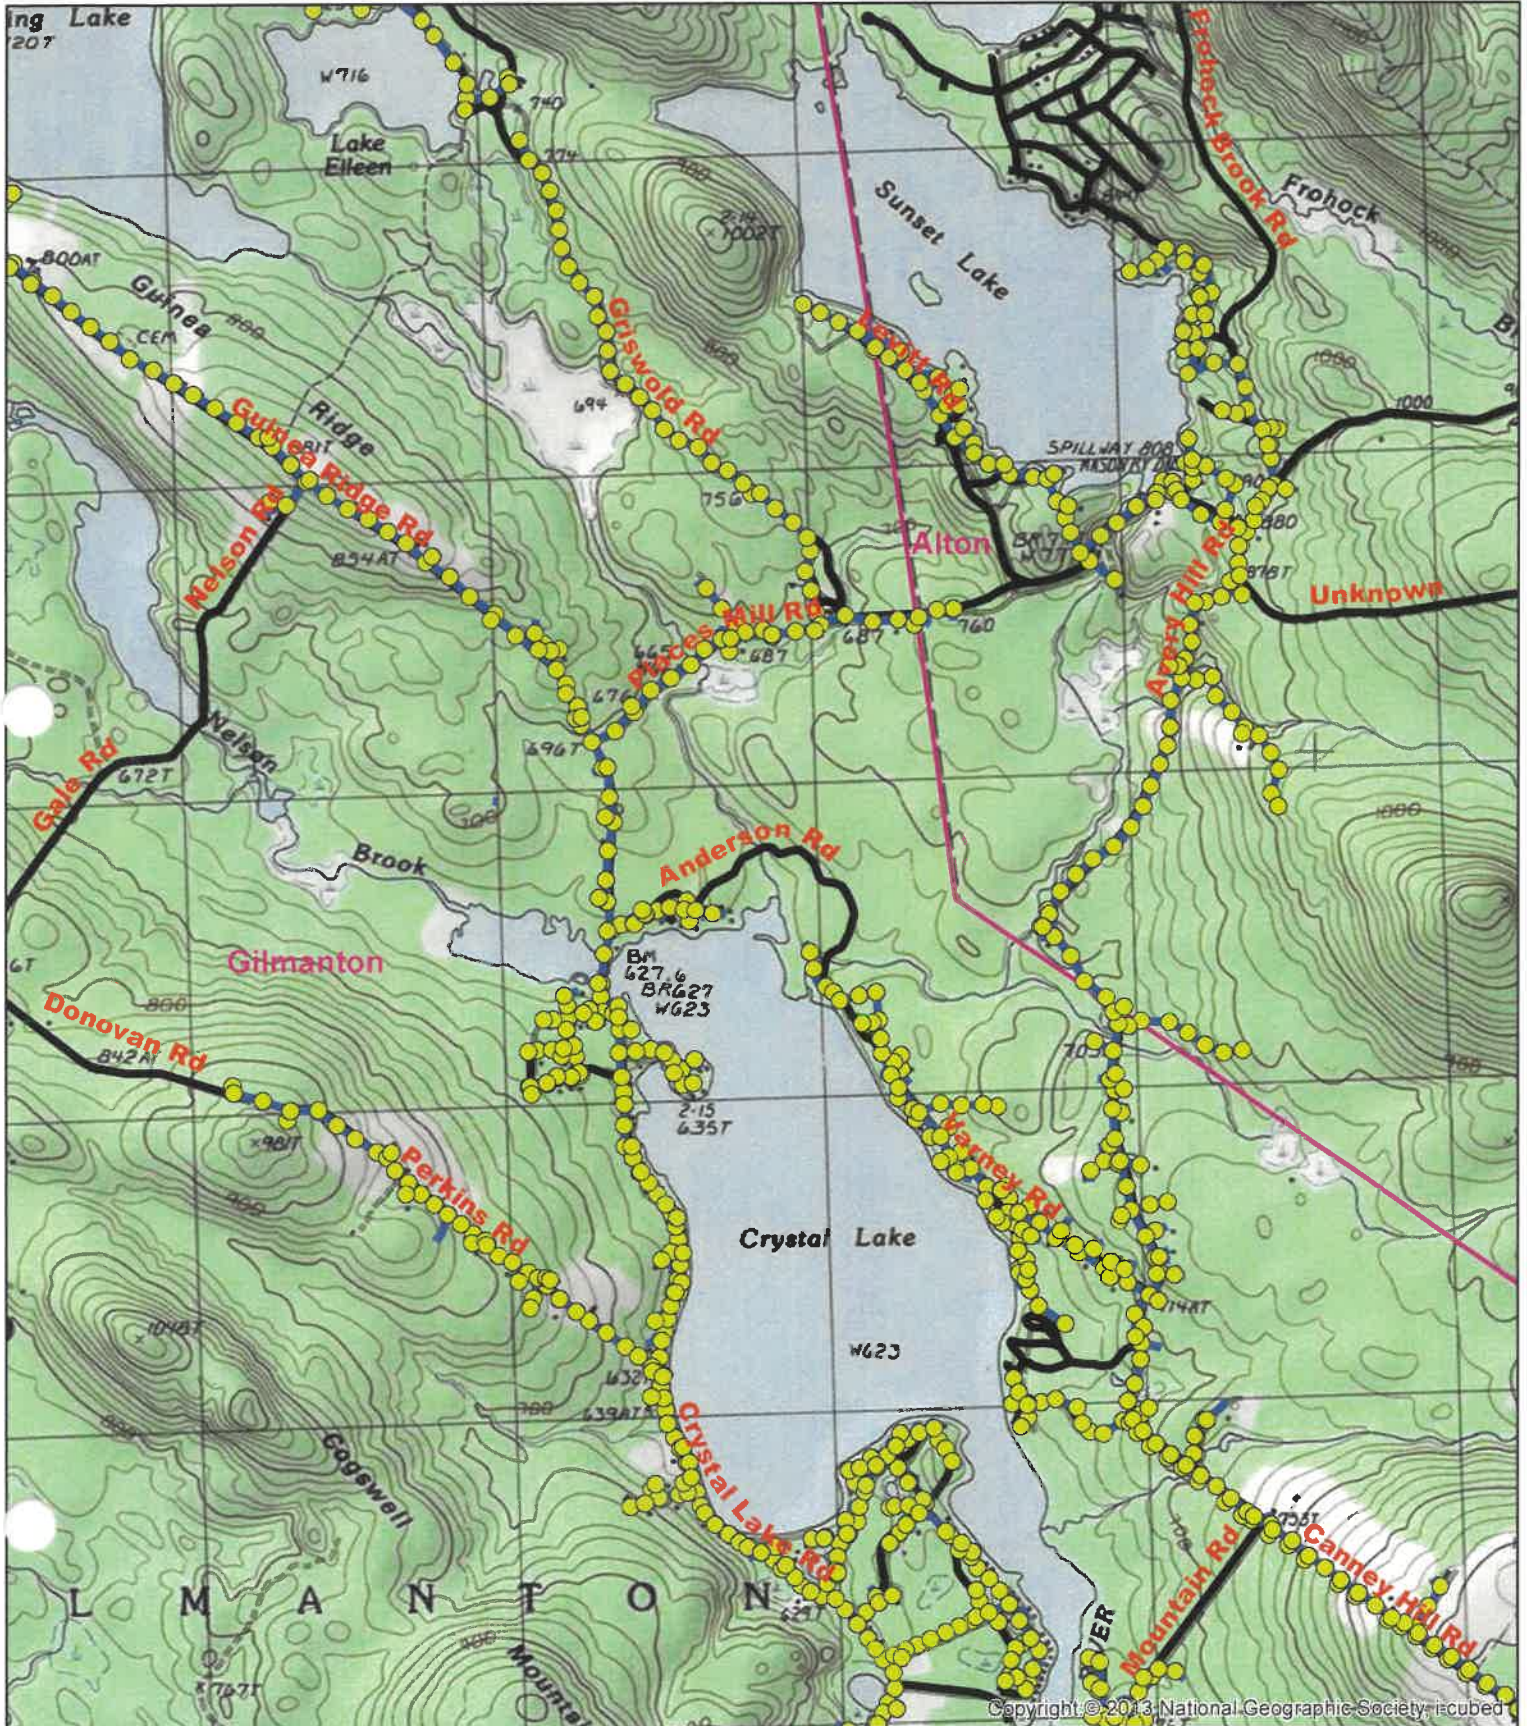

AL13 Feeder  
 Alton, Barnstead, Gilmanton, Loudon  
 2024 Treatment Map  
 228.66 Potential Acres  
 on District

Legend

- AL13\_Feeder\_Alton\_Barnstead\_Gilmanton\_Loudon\_Poles
- AL13\_Feeder\_Alton\_Barnstead\_Gilmanton\_Loudon\_Spans

Copyright © 2013 National Geographic Society, Inc.

AL13 Feeder  
 Alton, Barnstead, Gilmanton, Loudon  
 2024 Treatment Map  
 228.66 Potential Acres  
 on District

Legend

- AL13\_Feeder\_Alton\_Barnstead\_Gilmanton\_Loudon\_Poles
- AL13\_Feeder\_Alton\_Barnstead\_Gilmanton\_Loudon\_Spans

Copyright © 2013 National Geographic Society, Inc.

AL13 Feeder  
 Alton, Barnstead, Gilmanon, Loudon  
 2024 Treatment Map  
 228.66 Potential Acres  
 on District

Legend

- AL13\_Feeder\_Alton\_Barnstead\_Gilmanon\_Loudon\_Poles
- AL13\_Feeder\_Alton\_Barnstead\_Gilmanon\_Loudon\_Spans