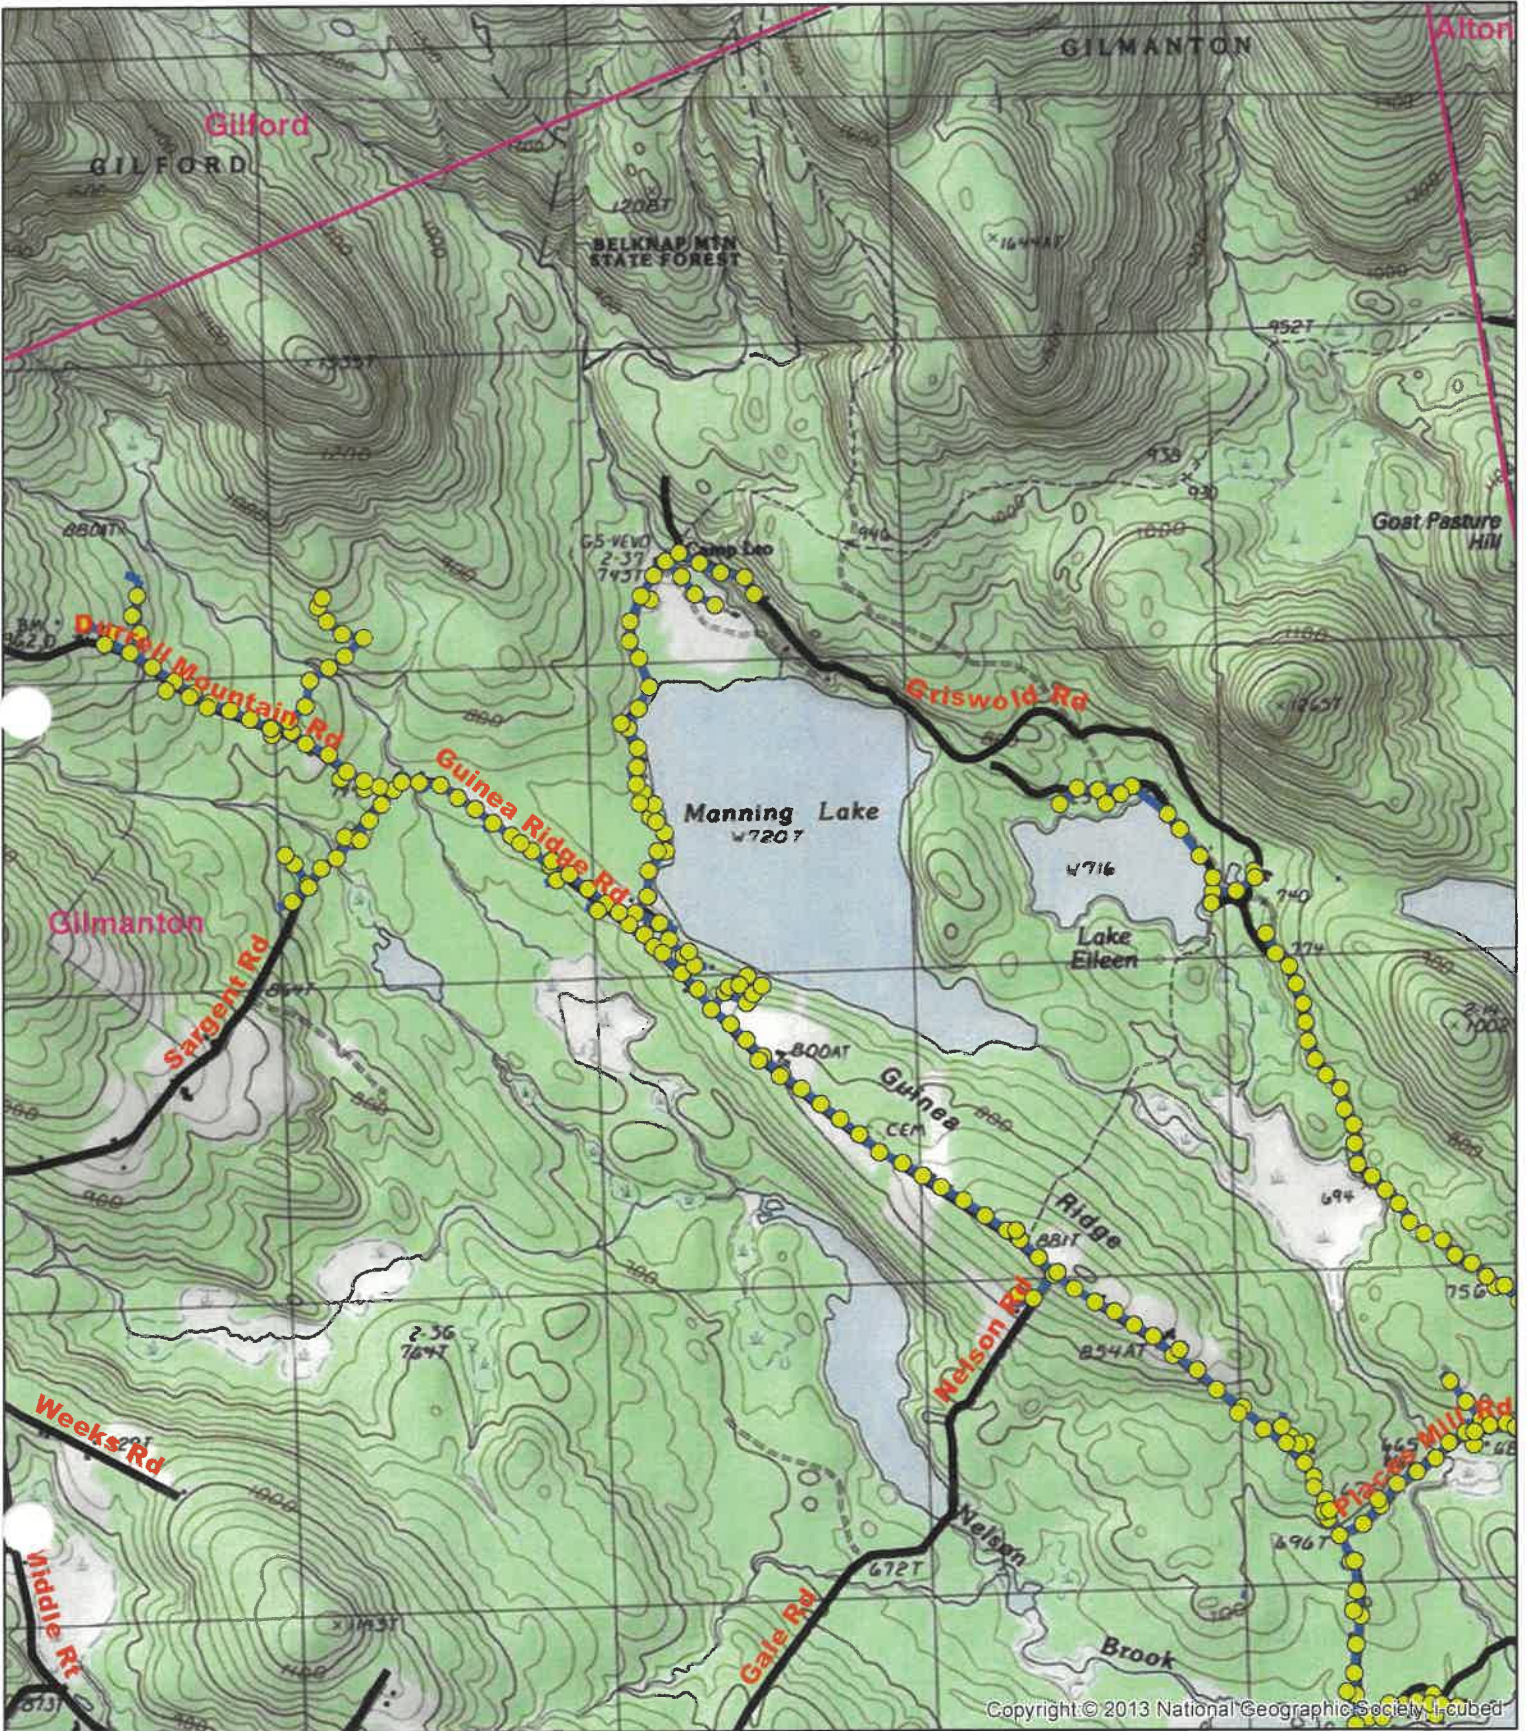

AL13 Feeder  
 Alton, Barnstead, Gilmanton, Loudon  
 2024 Treatment Map  
 228.66 Potential Acres  
 on District

Legend

- AL13\_Feeder\_Alton\_Barnstead\_Gilmanton\_Loudon\_Poles
- AL13\_Feeder\_Alton\_Barnstead\_Gilmanton\_Loudon\_Spans

Copyright © 2013 National Geographic Society, Inc.

AL13 Feeder  
 Alton, Barnstead, Gilmanton, Loudon  
 2024 Treatment Map  
 228.66 Potential Acres  
 on District

Legend

- AL13\_Feeder\_Alton\_Barnstead\_Gilmanton\_Loudon\_Poles
- AL13\_Feeder\_Alton\_Barnstead\_Gilmanton\_Loudon\_Spans

Copyright © 2013 National Geographic Society, Inc.

AL13 Feeder  
 Alton, Barnstead, Gilmanon, Loudon  
 2024 Treatment Map  
 228.66 Potential Acres  
 on District

Legend

- AL13\_Feeder\_Alton\_Barnstead\_Gilmanon\_Loudon\_Poles
- AL13\_Feeder\_Alton\_Barnstead\_Gilmanon\_Loudon\_Spans