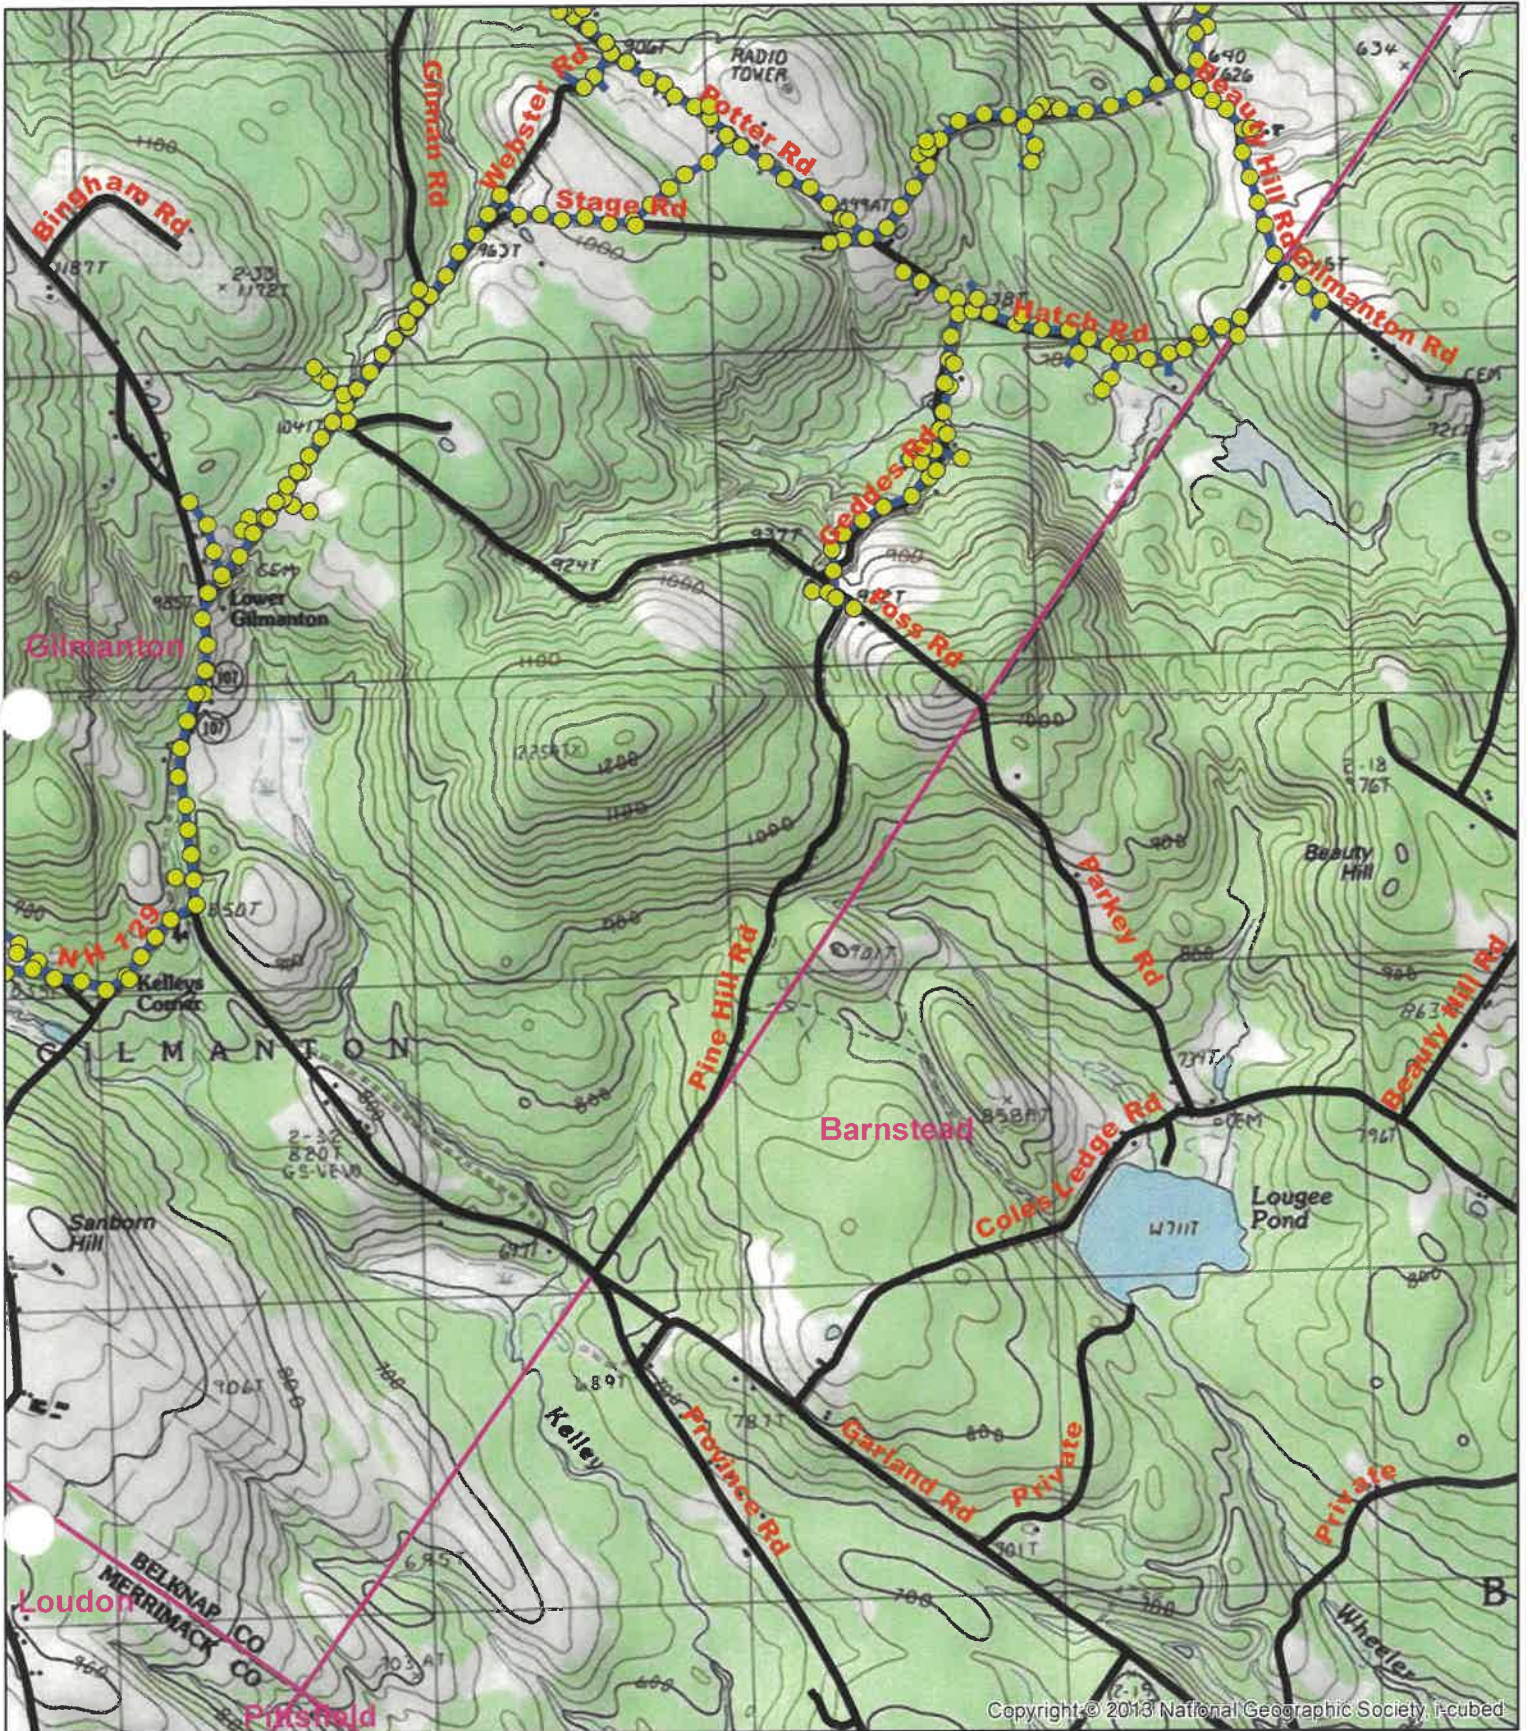

Copyright © 2013 National Geographic Society, Inc.

AL13 Feeder  
 Alton, Barnstead, Gilmanon, Loudon  
 2024 Treatment Map  
 228.66 Potential Acres  
 on District

Legend

- AL13\_Feeder\_Alton\_Barnstead\_Gilmanon\_Loudon\_Poles
- AL13\_Feeder\_Alton\_Barnstead\_Gilmanon\_Loudon\_Spans

Copyright © 2013 National Geographic Society, Inc.

AL13 Feeder  
 Alton, Barnstead, Gilmanton, Loudon  
 2024 Treatment Map  
 228.66 Potential Acres  
 on District

Legend

- AL13\_Feeder\_Alton\_Barnstead\_Gilmanton\_Loudon\_Poles
- AL13\_Feeder\_Alton\_Barnstead\_Gilmanton\_Loudon\_Spans

Copyright © 2013 National Geographic Society, i-cubed

AL13 Feeder  
 Alton, Barnstead, Gilmanton, Loudon  
 2024 Treatment Map  
 228.66 Potential Acres  
 on District

- Legend**
- AL13\_Feeder\_Alton\_Barnstead\_Gilmanton\_Loudon\_Poles
  - AL13\_Feeder\_Alton\_Barnstead\_Gilmanton\_Loudon\_Spans

Copyright © 2019 National Geographic Society, i-cubed

AL13 Feeder  
 Alton, Barnstead, Gilmanton, Loudon  
 2024 Treatment Map  
 228.66 Potential Acres  
 on District

Legend

- AL13\_Feeder\_Alton\_Barnstead\_Gilmanton\_Loudon\_Poles
- AL13\_Feeder\_Alton\_Barnstead\_Gilmanton\_Loudon\_Spans