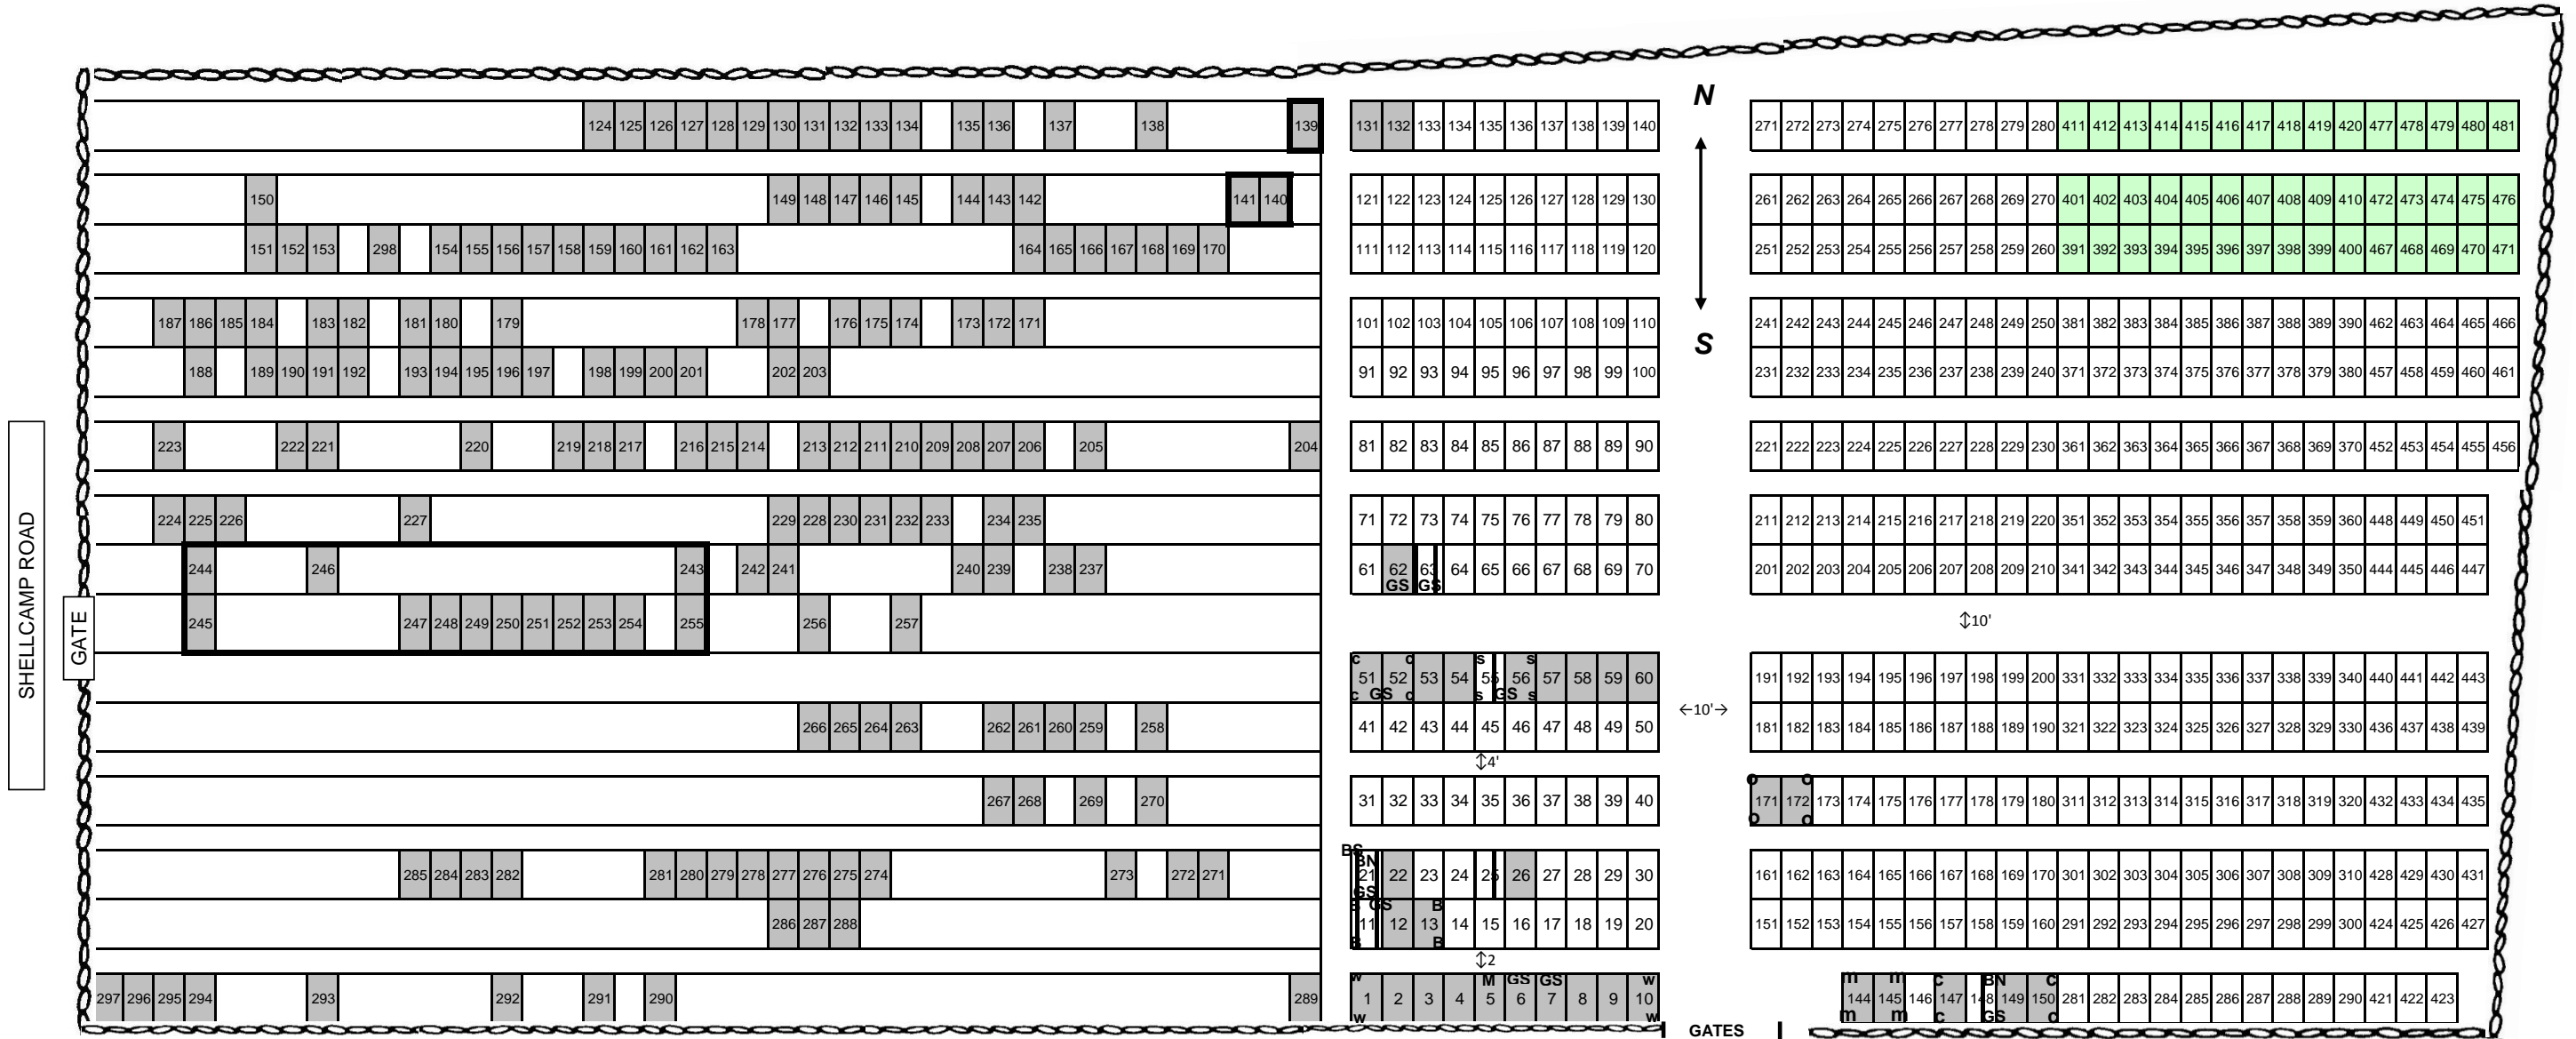

BUZZELL CEMETERY

SOLD # OCCUPIED(New Sect) # For Sale # CREMATIONS ONLY Lots 4' x 8'. Walkways 2-4'. Roadways-10'
 ● PIN "x" LOT CORNER MARKER ↗ PIN NUMBERS GS Grave Stone BN Bench BS Bush M Monument